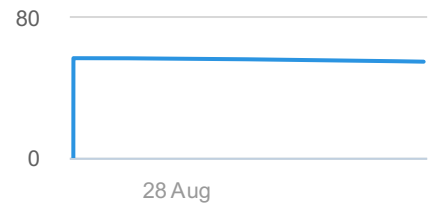

Notices

55 -2

Top Issues

1 issue with incorrect certificate name	errors	0% of total issues
153 issues with mixed content	errors	1% of total issues
1 redirect chain or loop	errors	0% of total issues