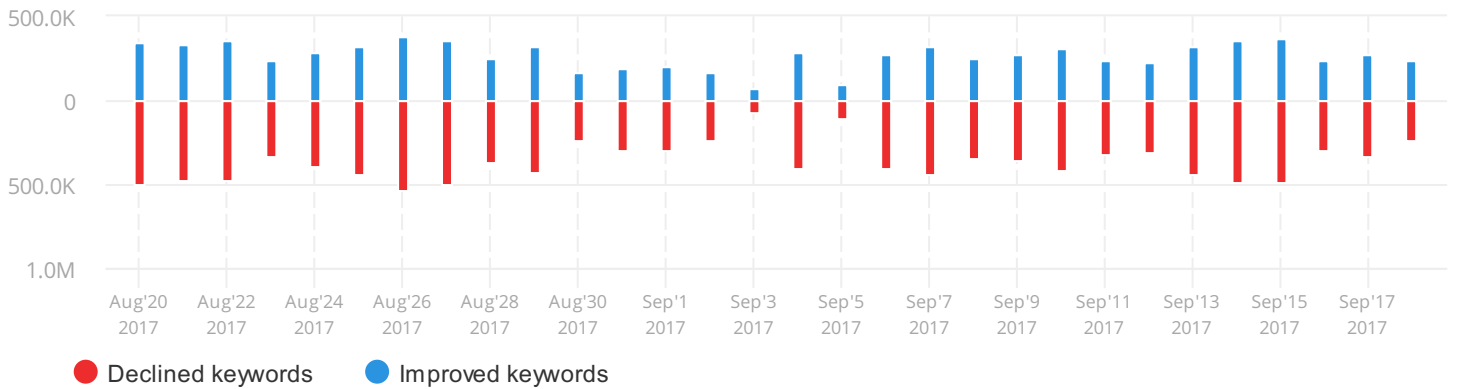

Improved vs Declined Organic Keywords

ebay.com | US | 1 Month