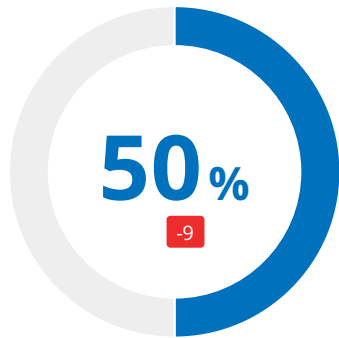

Referring Domains 249K

Referring IPs 188K

Backlinks: Types

Root Domain: ebay.com

- Text 3.6B (90.7%)
- Image 364.0M (9.2%)
- Form 4.2M (0.1%)
- Frame 198.7K

New & Lost Backlinks

ebay.com | 3 Months

Site Audit

Total Score

Crawled Pages

1001

● Healthy (4) ● Broken (0) ● Have issues (729) ● Redirected (221) ● Blocked (47)

Errors

332 +258

Warnings

11109 +1892