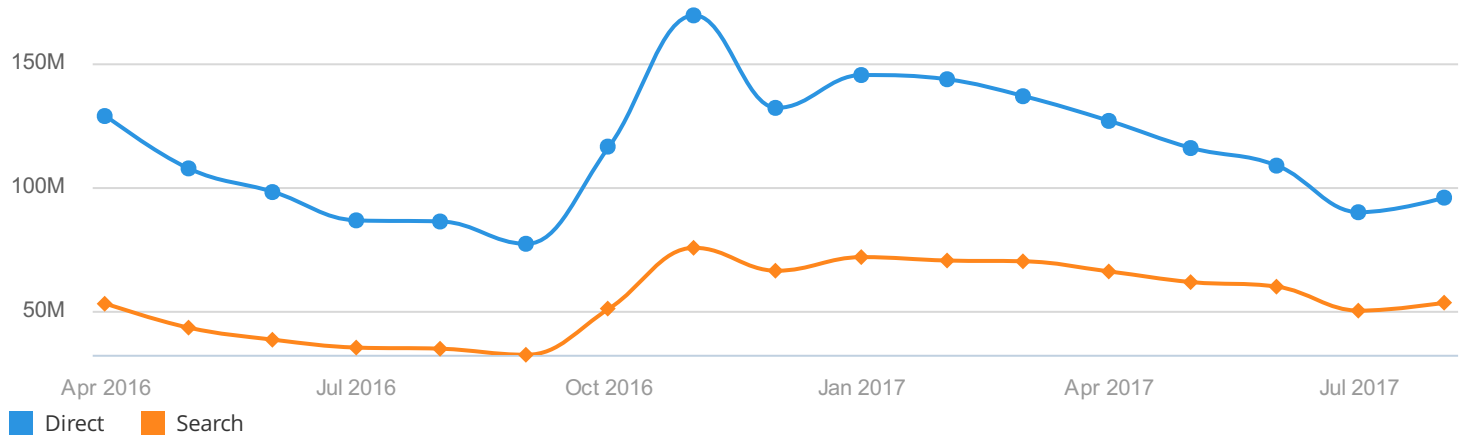

Visits

149.0M -16.69%

Unique Visitors

39.1M -20.58%

Pages / Visit

13.80 +27.80%

Avg. Visit Duration

14:54 +7.58%

Bounce Rate

24.74% -0.21%

Traffic Rank

50 ↑6

Traffic Analytics: Traffic Sources

ebay.com | July 2017 | All Regions

Traffic Analytics: Unique Visitors Chart

ebay.com | All Regions

Traffic Analytics: Visits Chart

ebay.com | All Regions

Traffic Analytics: Top Traffic Countries

ebay.com | July 2017

Country	Traffic
 United States	70.0M (47.01%)
 Canada	5.4M (3.63%)
 Russia	3.6M (2.39%)
 Mexico	3.2M (2.16%)
 Brazil	2.9M (1.97%)
 United Kingdom	2.8M (1.88%)
 Israel	2.8M (1.87%)
 Australia	2.7M (1.79%)
 Germany	2.3M (1.51%)
 Japan	2.1M (1.40%)
 Argentina	1.7M (1.15%)
 India	1.7M (1.14%)