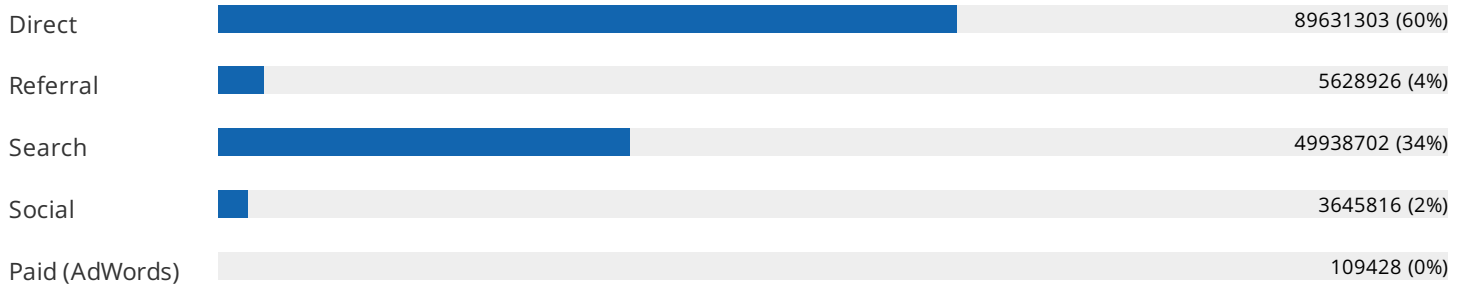

Bounce Rate

24.74% -0.21%

Traffic Rank

50 ↑6

Traffic Analytics: Traffic Sources

ebay.com | July 2017 | All Regions

Traffic Analytics: Unique Visitors Chart

ebay.com | All Regions

Traffic Analytics: Visits Chart

ebay.com | All Regions

Traffic Analytics: Top Traffic Countries

ebay.com | July 2017

Country	Traffic
 United States	70.0M (47.01%)
 Canada	5.4M (3.63%)
 Russia	3.6M (2.39%)
 Mexico	3.2M (2.16%)
 Brazil	2.9M (1.97%)
 United Kingdom	2.8M (1.88%)
 Israel	2.8M (1.87%)
 Australia	2.7M (1.79%)
 Germany	2.3M (1.51%)
 Japan	2.1M (1.40%)
 Argentina	1.7M (1.15%)
 India	1.7M (1.14%)