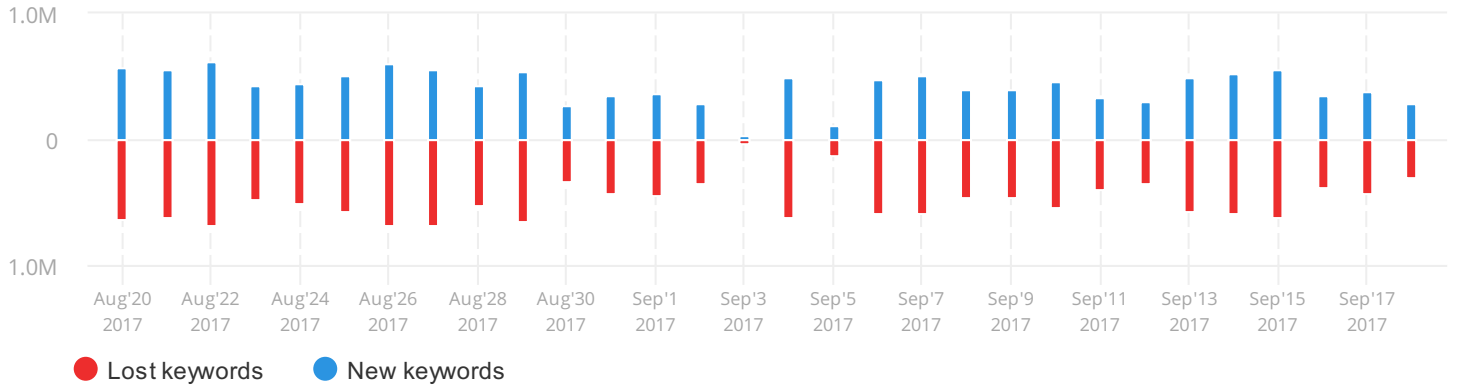

New vs Lost Organic Keywords

ebay.com | US | 1 Month