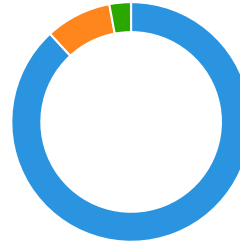

Backlinks

Backlinks: Summary

Root Domain: ebay.com

4.0B TOTAL BACKLINKS

Referring Domains 249K

Referring IPs 188K

Backlinks: Types

Root Domain: ebay.com