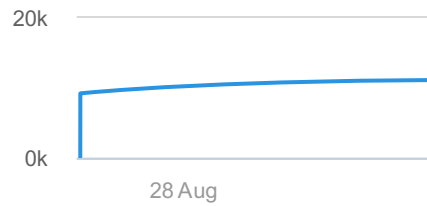

Total Score

Crawled Pages

1001

● Healthy (4) ● Broken (0) ● Have issues (729) ● Redirected (221) ● Blocked (47)

Errors

332 +258

Warnings

11109 +1892