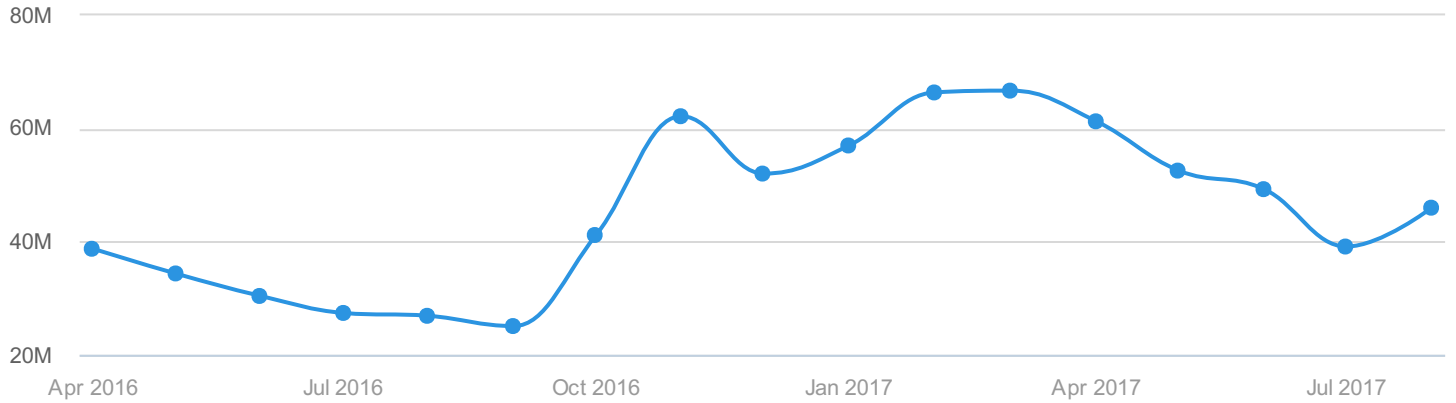

Visits

149.0M -16.69%

Unique Visitors

39.1M -20.58%

Pages / Visit

13.80 +27.80%

Avg. Visit Duration

14:54 +7.58%

Bounce Rate

24.74% -0.21%

Traffic Rank

50 ↑6

Traffic Analytics: Traffic Sources

ebay.com | July 2017 | All Regions

Traffic Analytics: Unique Visitors Chart

ebay.com | All Regions

Traffic Analytics: Visits Chart

ebay.com | All Regions

Traffic Analytics: Top Traffic Countries

ebay.com | July 2017

Country	Traffic
 United States	70.0M (47.01%)
 Canada	5.4M (3.63%)
 Russia	3.6M (2.39%)
 Mexico	3.2M (2.16%)
 Brazil	2.9M (1.97%)
 United Kingdom	2.8M (1.88%)
 Israel	2.8M (1.87%)
 Australia	2.7M (1.79%)
 Germany	2.3M (1.51%)
 Japan	2.1M (1.40%)
 Argentina	1.7M (1.15%)
 India	1.7M (1.14%)