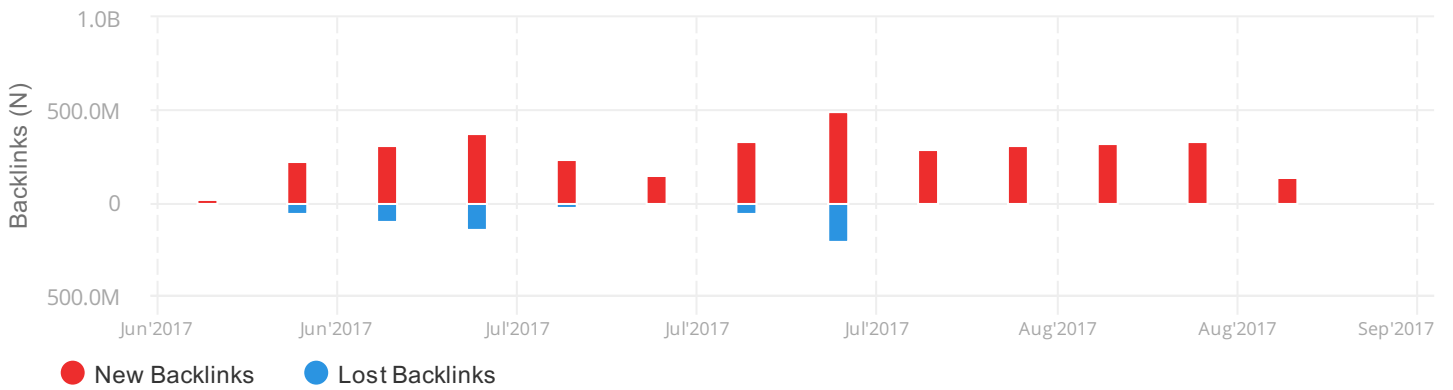

New & Lost Backlinks

ebay.com | 3 Months