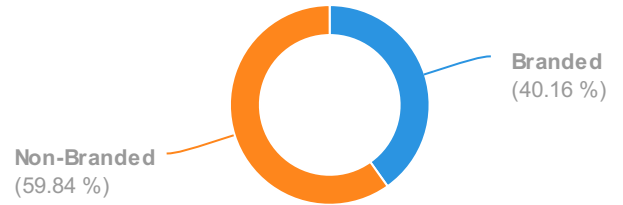

Traffic Analytics: Top Traffic Countries

ebay.com | July 2017

Country	Traffic
United States	70.0M (47.01%)
Canada	5.4M (3.63%)
Russia	3.6M (2.39%)
Mexico	3.2M (2.16%)
Brazil	2.9M (1.97%)
United Kingdom	2.8M (1.88%)
Israel	2.8M (1.87%)
Australia	2.7M (1.79%)
Germany	2.3M (1.51%)
Japan	2.1M (1.40%)
Argentina	1.7M (1.15%)
India	1.7M (1.14%)

Branded vs Non-Branded

US | ebay.com

40.16% **59.84%**
Branded Traffic Non-Branded Traffic