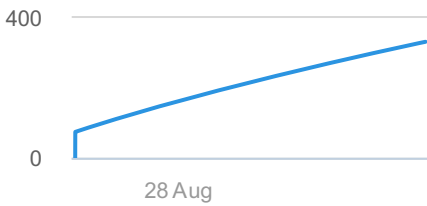

Total Score

Crawled Pages

1001

● Healthy (4) ● Broken (0) ● Have issues (729) ● Redirected (221) ● Blocked (47)

Errors

332 +258

Warnings

11109 +1892